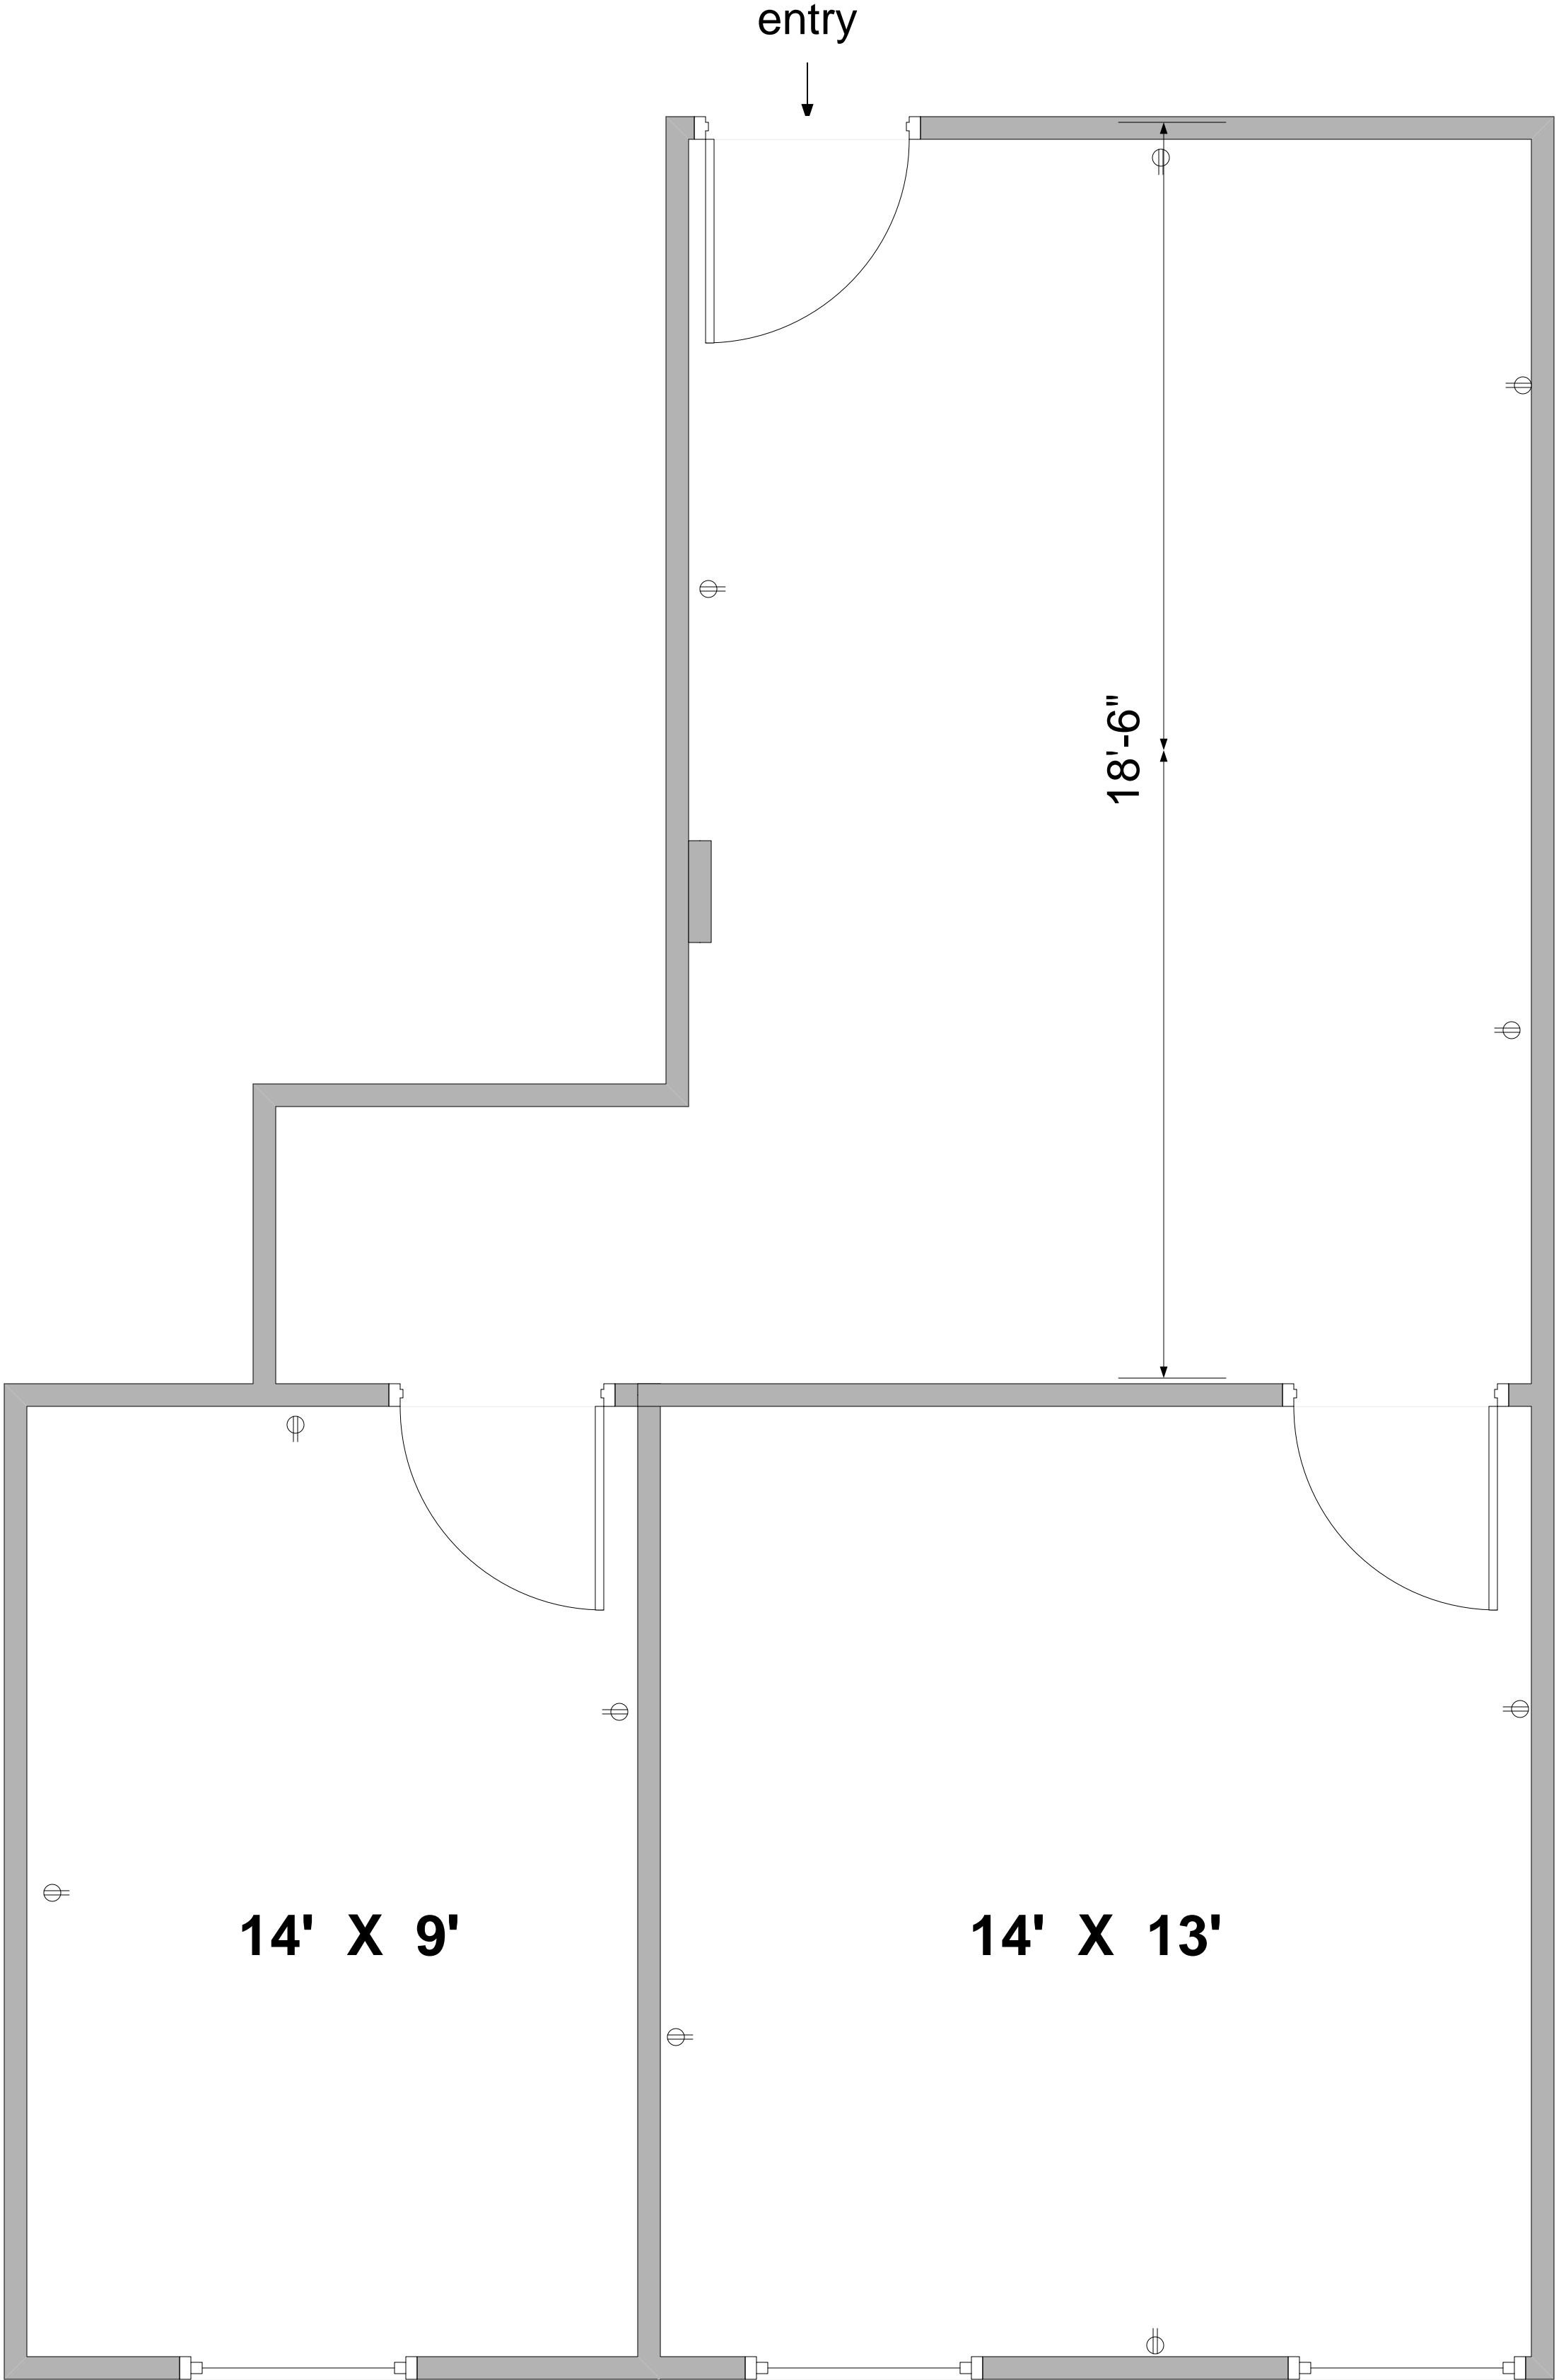

4151 SOUTHWEST FREEWAY
Suite 511 – approx. 767 sq. ft.

contact: David Koret
info@4151swf.com
(713) 963-0030

SOUTHWEST FREEWAY