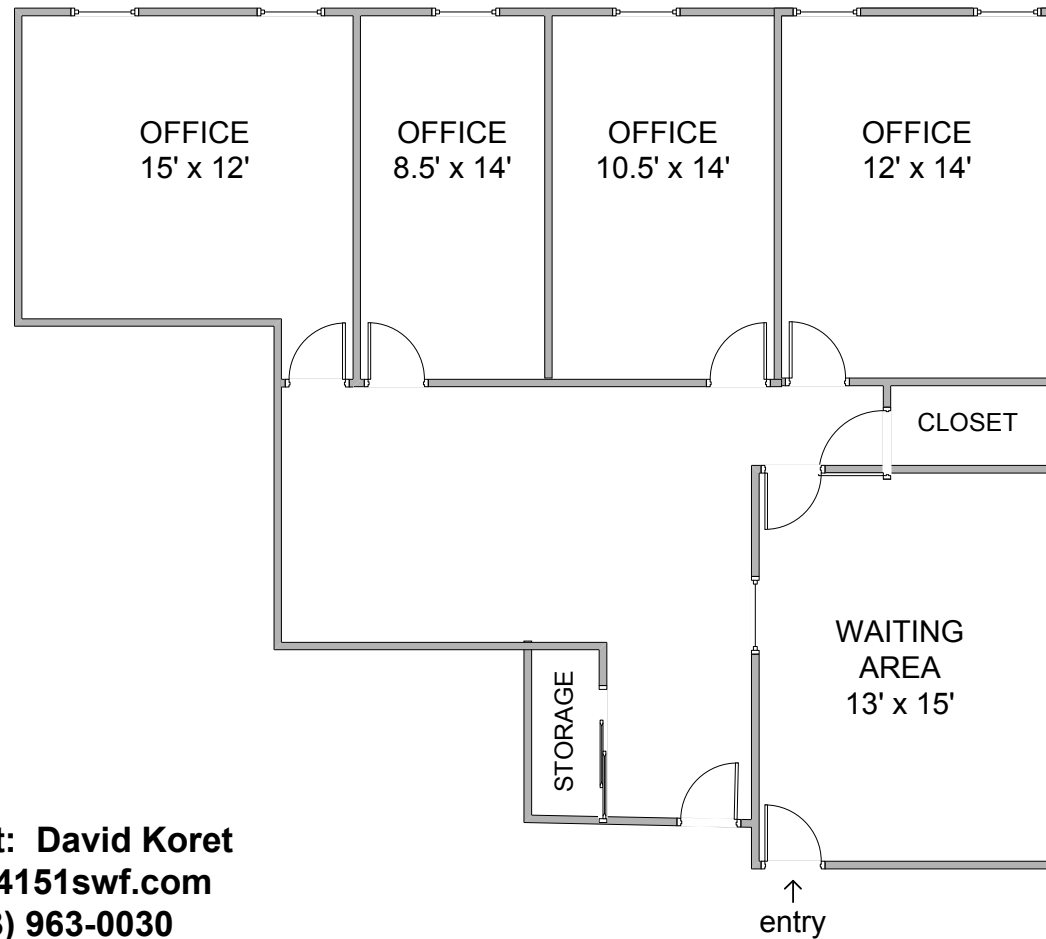

4151 SOUTHWEST FREEWAY
Suite 700 - approx. 1,390 s.f.

Contact: David Koret
info@4151swf.com
(713) 963-0030