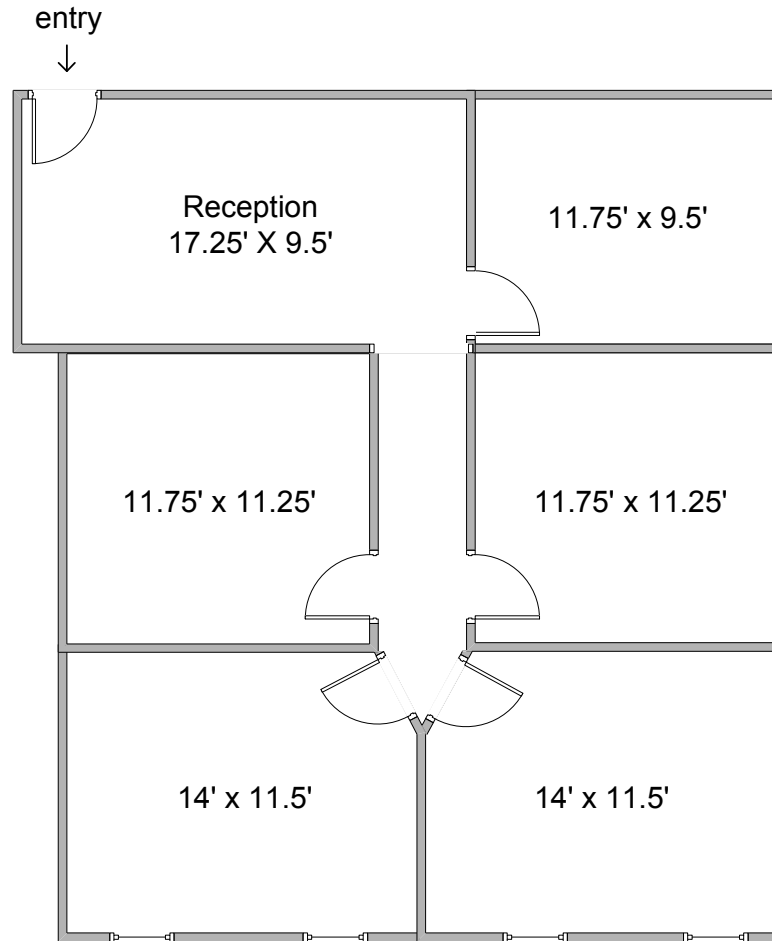

4151 SOUTHWEST FREEWAY
SUITE 602 approx.1,120 s.f.

SOUTHWEST FREEWAY

contact: David Koret
(713) 963-0030
info@4151swf.com