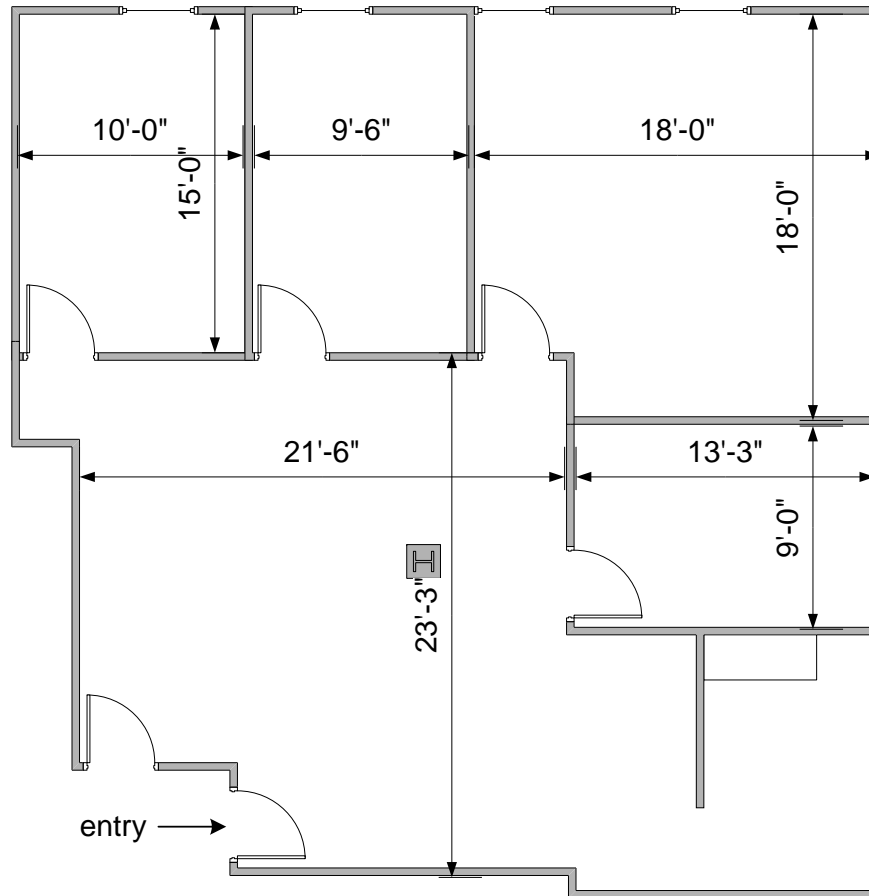

## Suite 480 - approx. 1,602 sq. ft.

contact: David Koret  
(713) 963-0030  
info@4151swf.com