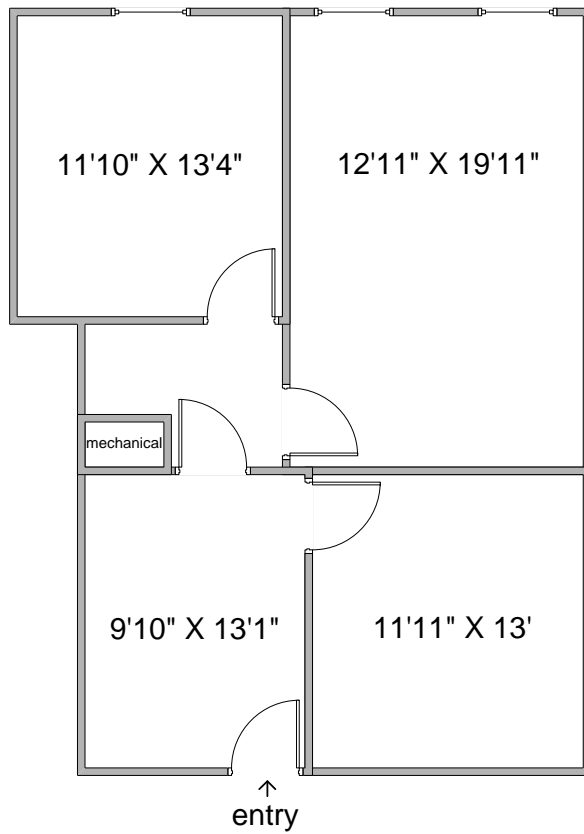

**4151 SOUTHWEST FREEWAY**  
**Suite 435 - approx. 861 sq. ft.**

**contact: David Koret**  
**(713) 963-0030**  
**info@4151swf.com**