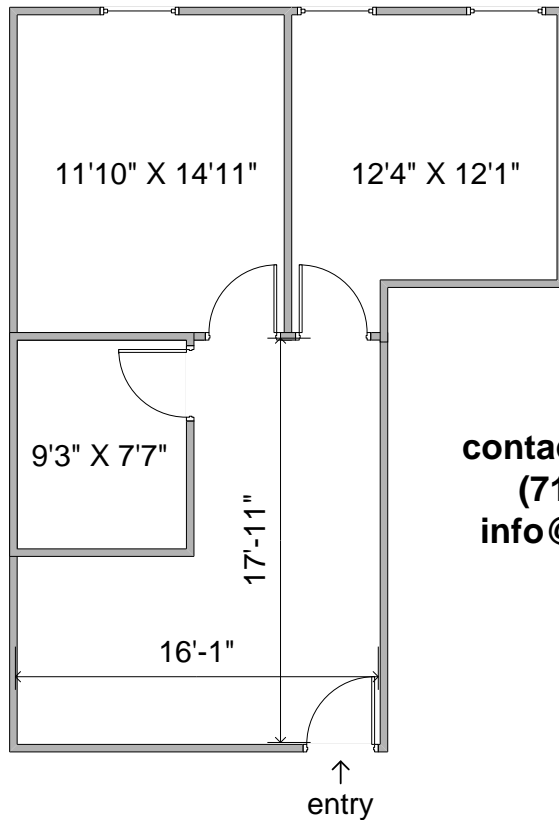

4151 SOUTHWEST FREEWAY
Suite 420 - approx. 762 sq. ft.

contact: David Koret
(713) 963-0030
info@4151swf.com